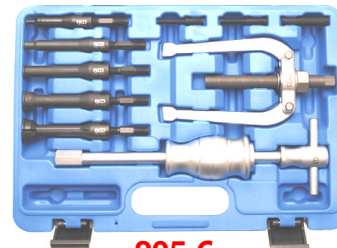

205 €

BGS7710 Trekkerset voor binnen lagers Jeu d'extracteurs de roulements intérieurs Ø 8-34mm